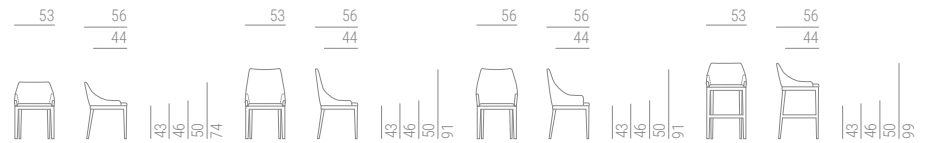

9NK103
L56 P56 H91

9NK104
L53 P56 H99

9NK113
L56 P56 H91

9NK114
L53 P56 H99

Finiture
Finishes

Base in legno
Wooden base

Code

Cherry stained oak **OPR1** Wengé stained oak **OPR2** Walnut stained oak **OPR3** Natural oak **OPR4** Black stained oak **OPR5** Cherry Milano stained oak **OPR6**